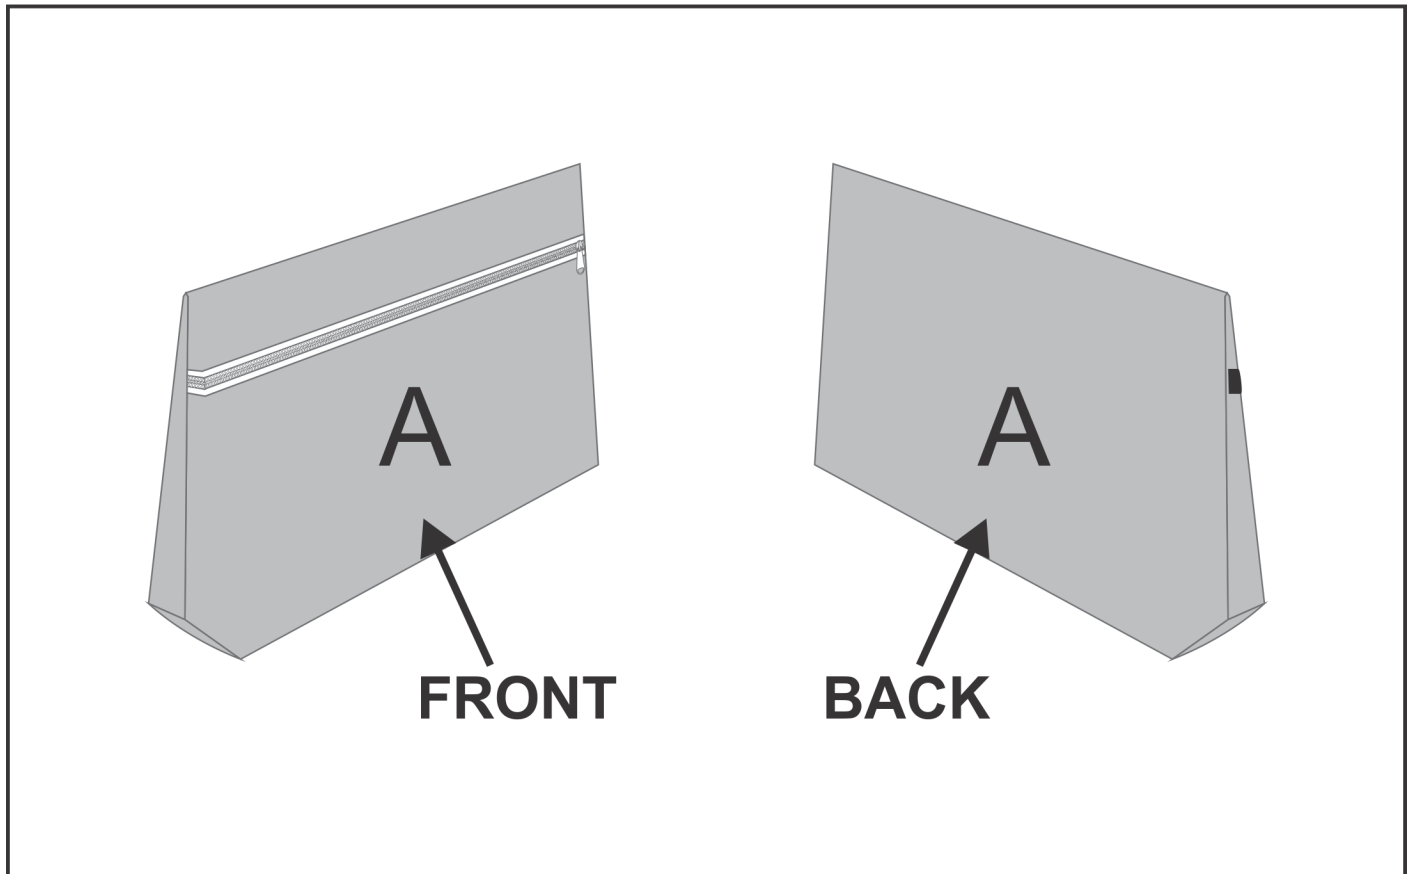

BC-HP-25-G

Hoppla Seasoned Traveller Utility Pouch

Need to know:

- Includes 1-Position Sublimation (setup fees apply)
- **Please Note: We cannot guarantee 100% logo Alignment on all Brandable Panels.**

Branding Options:

Position A

1. Custom Sublimation A (CPSUB-A)
Full Colour
Size: 306mm wide x 422mm high